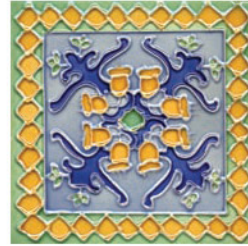

Style	Ceramic Field Tile
Tile Size	6' x 6' (15 x 15cm)
Border	3' x 6' (7.6 x 15cm)
Thickness	.25' (.635cm)
Application	Exterior/Interior

Deco Tiles

Acapulco

Bandera

Bella

Cabo

Celtic

Cuadros