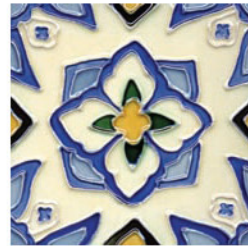

Cabo

Jirasol