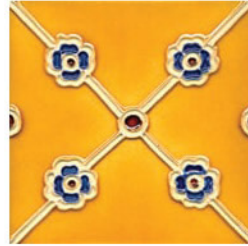

Style	Ceramic Field Tile
Tile Size	6' x 6' (15 x 15cm)
Border	3' x 6' (7.6 x 15cm)
Thickness	.25' (.635cm)
Application	Exterior/Interior

Deco Tiles

Acapulco

Bandera

Bella

Cabo

Celtic

Cuadros