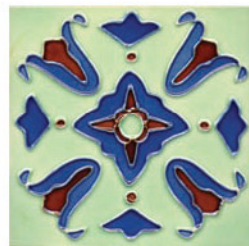

Monterey

Santa Fe